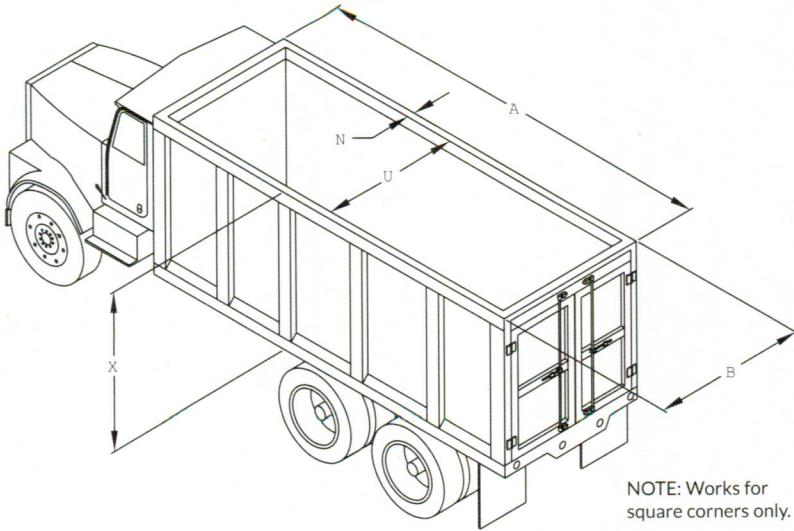

## OPTIONS AND STYLES

- Combo unit beds with removable sides
- Unibody (complete unit)
- Manual latch system
- Air latch system
- Ladder
- Center slide gate
- Tailgate with cargo door
- Manual tarp
- Electric tarp
- All beds are built with 3/16 flooring, 11 gauge side panels

# VALLE BROS. BOX DETAILS

CORRECT PHYSICAL MEASUREMENTS ARE ESSENTIAL FOR PROPER TARP FIT. PROVIDE ALL REQUESTED INFORMATION OR YOUR ORDER MAY BE DELAYED. **DO NOT** USE UNIVERSAL BOX SIZES. ALWAYS USE ACTUAL MEASUREMENTS.

NOTE: Works for square corners only.